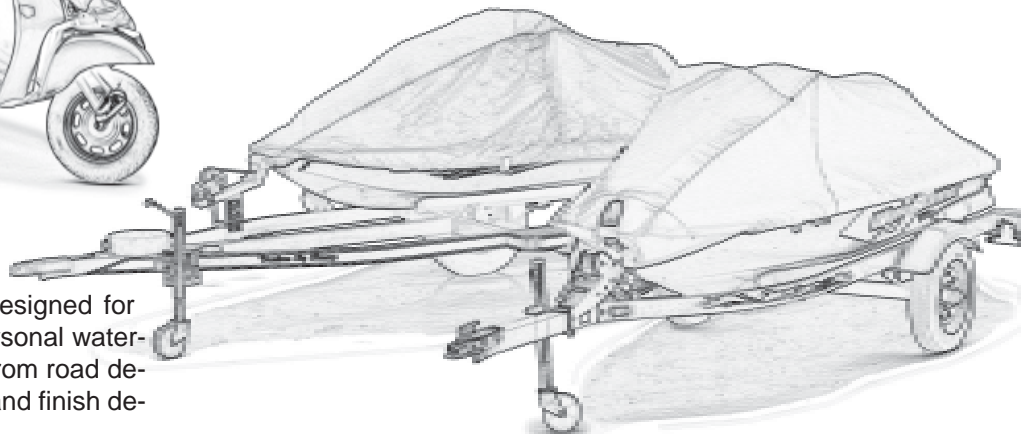

Pack-Lite™ covers are made using our exclusive WeatherShield®*HP* fabric. Great protection while traveling, minimal storage space. Throw it in your home washer & dryer when soiled!

ATV covers are available in sun reflecting urethane coated polyester or printed camo finish.

Scooter covers meet the needs of this growing market. These semi-custom covers use silver-urethane coated polyester on the top/deck panel and PVC coated nylon side panels.

Custom patterned, designed for use while towing, personal watercraft covers protect from road debris as well as paint and finish degrading UV rays.