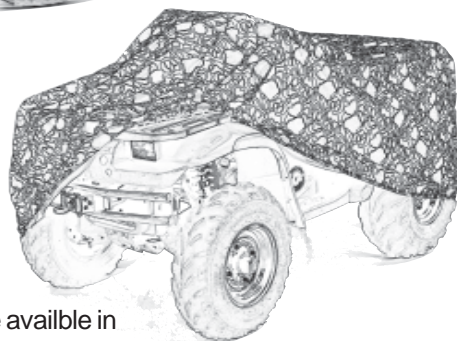

Pack-Lite™ covers are made using our exclusive WeatherShield®*HP* fabric. Great protection while traveling, minimal storage space. Throw it in your home washer & dryer when soiled!

ATV covers are available in sun reflecting urethane coated polyester or printed camo finish.

Scooter covers meet the needs of this growing market. These semi-custom covers use silver-urethane coated polyester on the top/deck panel and PVC coated nylon side panels.

Custom patterned, designed for use while towing, personal watercraft covers protect from road debris as well as paint and finish degrading UV rays.