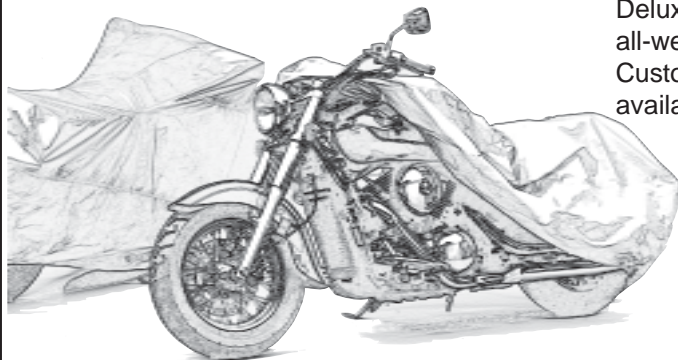

Quality protective softgoods since 1965!
World's *largest* manufacturer of custom vehicle covers.

Application Guide for Motorcycle, Scooter, ATV and PWC Covers

Custom & Ready-Fit® Covers

Deluxe Ready-Fit covers are manufactured using a durable all-weather silver-urethane coated polyester. Custom patterned covers for Harley-Davidson® models are available in a variety of fabrics.

Pack-Lite™ covers are made using our exclusive WeatherShield®*HP* fabric. Great protection while traveling, minimal storage space. Throw it in your home washer & dryer when soiled!