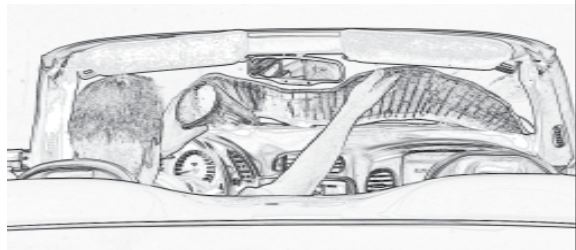

**Accordion fold with insulating, laminated foam core**

ULTRA-VIOLET SHIELD

- or -

**Roll-Type SunShield (pattern prefix "UR") -**

**Metalized laminate, with insul-foam core**

UV Shields

New Patterns are added every day - call if you can't find an application!  
**800 4-COVERS (426-8377) Monday thru Friday 8AM to 5PM CST**